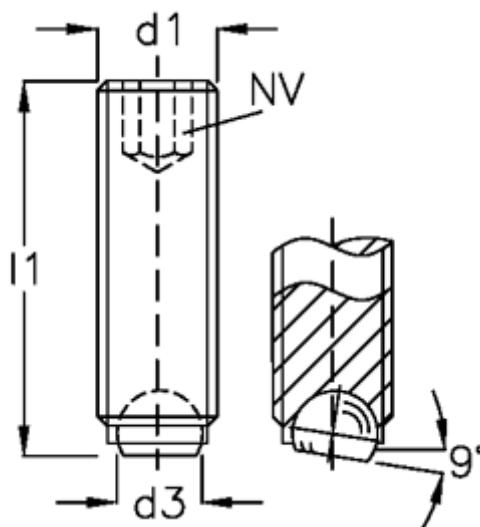

Article number: 209057051

Description: E+G Ball point screw
GN 605-M16-35-BN

Measures

d1	= M16
d2	= 12.0
d3	= 10.7
Internal hexagon	= 8
l1	= 35